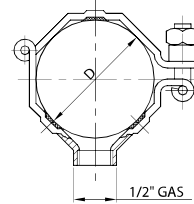

REGGITUBO OTTAG. EL.  
OCTAG. PIPE HANGER PE.  
COLLIER OCTOGONAL BL.  
ABRAZADERA OCTAG. EL.

094 L

DN	D	gr
28	28,0	110
34	34,0	120
40	40,0	130
52	52,0	160
70	70,0	210
85	85,0	240
101	101,6	270
104	104,0	270

REGGITUBO OTTAG. EL.  
OCTAG. PIPE HANGER PE.  
COLLIER OCTOGONAL BL.  
ABRAZADERA OCTAG. EL.

094 L

DN	D	gr
25	25,4	110
38	38,1	130
51	50,8	160
63	63,5	200
76	76,1	220
101	101,6	270
104	104,0	270

REGGITUBO OTTAG. EL.  
OCTAG. PIPE HANGER ME.  
COLLIER OCTOGONAL BF.  
ABRAZADERA OCTAG. ER.

094 F

DN	D	gr
28	28,0	110
34	34,0	120
40	40,0	130
52	52,0	160
70	70,0	210
85	85,0	240
101	101,6	270
104	104,0	270

REGGITUBO OTTAG. EF.  
OCTAG. PIPE HANGER ME.  
COLLIER OCTOGONAL BF.  
ABRAZADERA OCTAG. ER.

094 F

DN	D	gr
25	25,4	110
38	38,1	130
51	50,8	160
63	63,5	200
76	76,1	220
101	101,6	270
104	104,0	270

REGG. OTT. TRONCHETTO  
STUB OCT. PIPE HANGER  
COLLIER OCT. FOURREAU  
ABR. OCT. ESPÁRRAGO

094 T

DN	D	gr
28	28,0	130
34	34,0	140
40	40,0	150
52	52,0	180
70	70,0	230
85	85,0	260
101	101,6	290
104	104,0	290