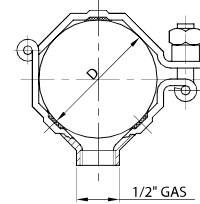

REGGITUBO OTTAG. EL.  
OCTAG. PIPE HANGER PE.  
COLLIER OCTOGONAL BL.  
ABRAZADERA OCTAG. EL.

094 L

DN	D	gr
28	28,0	110
34	34,0	120
40	40,0	130
52	52,0	160
70	70,0	210
85	85,0	240
101	101,6	270
104	104,0	270

REGGITUBO OTTAG. EL.  
OCTAG. PIPE HANGER PE.  
COLLIER OCTOGONAL BL.  
ABRAZADERA OCTAG. EL.

094 L

DN	D	gr
25	25,4	110
38	38,1	130
51	50,8	160
63	63,5	200
76	76,1	220
101	101,6	270
104	104,0	270

REGGITUBO OTTAG. EL.  
OCTAG. PIPE HANGER ME.  
COLLIER OCTOGONAL BF.  
ABRAZADERA OCTAG. ER.

094 F

DN	D	gr
28	28,0	110
34	34,0	120
40	40,0	130
52	52,0	160
70	70,0	210
85	85,0	240
101	101,6	270
104	104,0	270

REGGITUBO OTTAG. EF.  
OCTAG. PIPE HANGER ME.  
COLLIER OCTOGONAL BF.  
ABRAZADERA OCTAG. ER.

094 F

DN	D	gr
25	25,4	110
38	38,1	130
51	50,8	160
63	63,5	200
76	76,1	220
101	101,6	270
104	104,0	270

REGG. OTT. TRONCHETTO  
STUB OCT. PIPE HANGER  
COLLIER OCT. FOURREAU  
ABR. OCT. ESPÁRRAGO

094 T

DN	D	gr
28	28,0	130
34	34,0	140
40	40,0	150
52	52,0	180
70	70,0	230
85	85,0	260
101	101,6	290
104	104,0	290