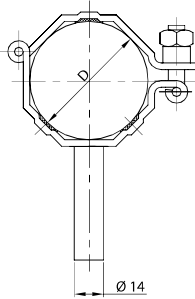

REGGITUBO OTTAG. EL.  
OCTAG. PIPE HANGER PE.  
COLLIER OCTOGONAL BL.  
ABRAZADERA OCTAG. EL.

094 L

DN	D	gr
28	28,0	110
34	34,0	120
40	40,0	130
52	52,0	160
70	70,0	210
85	85,0	240
101	101,6	270
104	104,0	270

094 F

DN	D	gr
28	28,0	110
34	34,0	120
40	40,0	130
52	52,0	160
70	70,0	210
85	85,0	240
101	101,6	270
104	104,0	270

REGGITUBO OTTAG. EF.  
OCTAG. PIPE HANGER ME.  
COLLIER OCTOGONAL BF.  
ABRAZADERA OCTAG. ER.

094 F

DN	D	gr
25	25,4	110
38	38,1	130
51	50,8	160
63	63,5	200
76	76,1	220
101	101,6	270
104	104,0	270

REGG. OTT. TRONCHETTO  
STUB OCT. PIPE HANGER  
COLLIER OCT. FOURREAU  
ABR. OCT. ESPÁRRAGO

094 T

DN	D	gr
28	28,0	130
34	34,0	140
40	40,0	150
52	52,0	180
70	70,0	230
85	85,0	260
101	101,6	290
104	104,0	290

095 G

Cod.	G	L
095 G 50	1/2"	50,0
095 G 100	1/2"	100,0
095 G 150	1/2"	150,0
095 G 200	1/2"	200,0